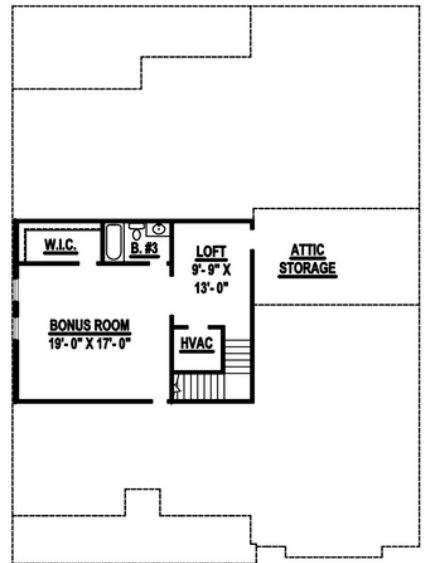

FIRST FLOOR
2,298 SQ. FT

SECOND FLOOR
624 SQ FT.

CHECK US OUT AT

WWW.HOWELLBUILD.COM

-  615-744-9892
-  SETHH@HOWELLBUILD.COM
-  2620 LEAH DR, COLUMBIA, TN

DISCLAIMER:

ALL DRAWINGS, PLANS, PHOTOGRAPHY, AND OPTION SELECTIONS ARE CONCEPTUAL AND MEANT FOR CLIENT CONVENIENCE. INCLUDED PRODUCTS AND MATERIALS ARE FOR MARKETING AND VISUALIZATION PURPOSES ONLY AND ARE SUBJECT TO CHANGE.