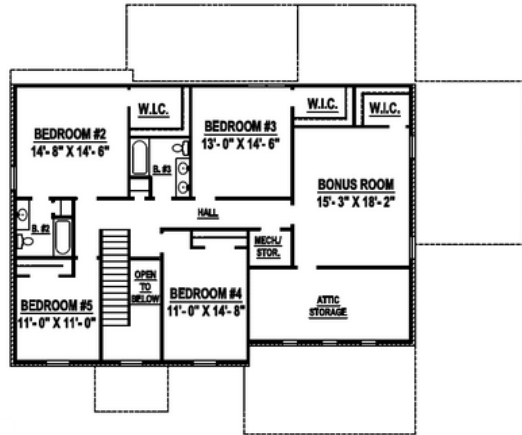

FIRST FLOOR  
1,844 SQ. FT

SECOND FLOOR  
1,552 SQ. FT.

CHECK US OUT AT

[WWW.HOWELLBUILD.COM](http://WWW.HOWELLBUILD.COM)

615-744-9892

[SETHH@HOWELLBUILD.COM](mailto:SETHH@HOWELLBUILD.COM)

2620 LEAH DR, COLUMBIA, TN