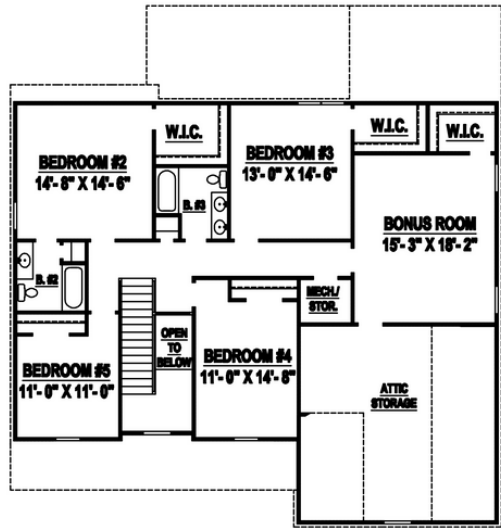

FIRST FLOOR
1,802 SQ. FT

SECOND FLOOR
1,524 SQ. FT

CHECK US OUT AT

WWW.HOWELLBUILD.COM

615-744-9892

SETHH@HOWELLBUILD.COM

2620 LEAH DR, COLUMBIA, TN

DISCLAIMER:

ALL DRAWINGS, PLANS, PHOTOGRAPHY, AND OPTION SELECTIONS ARE CONCEPTUAL AND MEANT FOR CLIENT CONVENIENCE. INCLUDED PRODUCTS AND MATERIALS ARE FOR MARKETING AND VISUALIZATION PURPOSES ONLY AND ARE SUBJECT TO CHANGE.