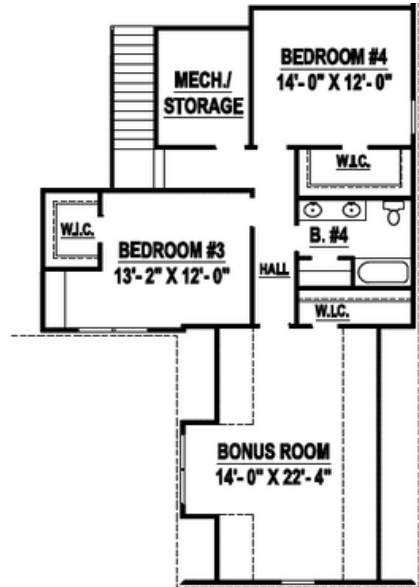

FIRST FLOOR
2,251 SQ. FT

SECOND FLOOR
1,122 SQ. FT.

CHECK US OUT AT
WWW.HOWELLBUILD.COM

-  615-744-9892
-  SETHH@HOWELLBUILD.COM
-  2620 LEAH DR, COLUMBIA, TN

DISCLAIMER:

ALL DRAWINGS, PLANS, PHOTOGRAPHY, AND OPTION SELECTIONS ARE CONCEPTUAL AND MEANT FOR CLIENT CONVENIENCE. INCLUDED PRODUCTS AND MATERIALS ARE FOR MARKETING AND VISUALIZATION PURPOSES ONLY AND ARE SUBJECT TO CHANGE.